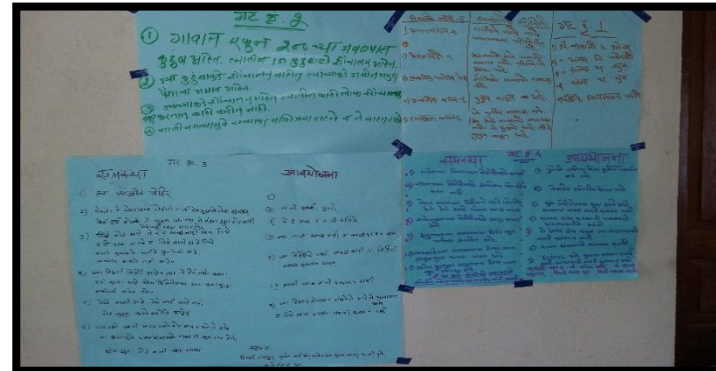

Village Yesamba of Wardha Block Preparing its Participatory WASH Diagnostic and Planning (PWDP)

17th 18th the August 2015

Swachhata Rally in the village

Hand Washing Practices Simplified with the IEC Material from the WASH Kit of WSSO

Participatory Rural Appraisal (PRA) used as tool for understanding the issues

Diagnostic of the WASH status by women members

Women Members Presenting the issues and solutions to the VO